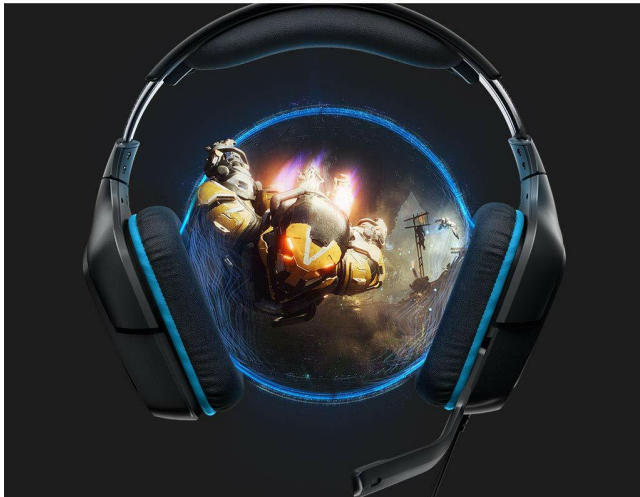

Zestaw słuchawkowy G432 Surround Sound Gaming 981-000770

Indeks: 70990 Producent: LOGITECH Kod producenta: 981-000770

Cena: 294.57 zł

Opis

LOGITECH 981-000770 Logitech suchawki gamingowe G432 7.1 Surround - Black/Blue - USB

Zdjęcia

DTS Headphone:X v2.0 surround sound creates precise positional audio

Enlarged 50mm drivers produce a more immersive soundscape