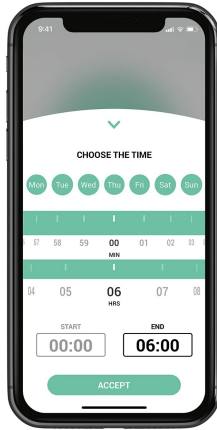

## Zdjęcia

You can create schedules

You can charge your car when rates are lower

wallbox 

You can create schedules

You can charge your car when rates are lower

wallbox 