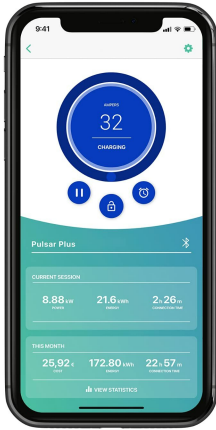

## Zdjęcia

You can create schedules

You can charge your car when rates are lower

wallbox 

You can create schedules

You can charge your car when rates are lower

wallbox 