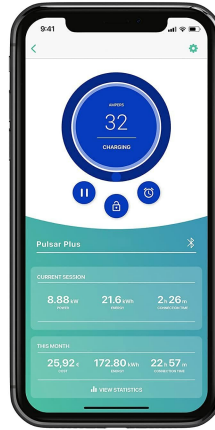

## Zdjęcia

You can create schedules

You can charge your car when rates are lower

wallbox 

You can create schedules

You can charge your car when rates are lower

wallbox 