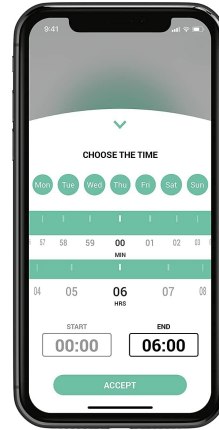

## Zdjęcia

You can create schedules

You can charge your car when rates are lower

wallbox 

You can create schedules

You can charge your car when rates are lower

wallbox 