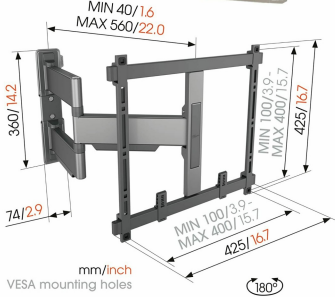

Environmentally friendly packaging

Our packaging:
100% recyclable
95% less plastic

Includes:
Drilling template
bolts, plugs &
spirit level

Vogel's
for tomorrow.