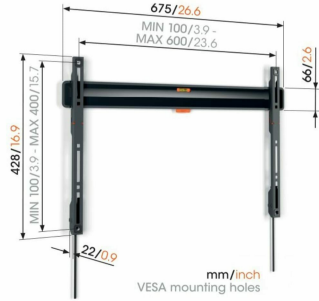

Environmentally friendly packaging

Our packaging:
100% recyclable
95% less plastic

Includes:
Drilling template
bolts, plugs &
spirit level

Vogel's
for tomorrow.