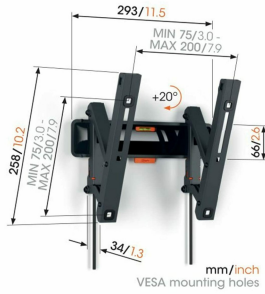

Environmentally friendly packaging

Our packaging:
100% recyclable
95% less plastic

Includes:
Drilling template
bolts, plugs &
spirit level

Vogel's
for tomorrow.