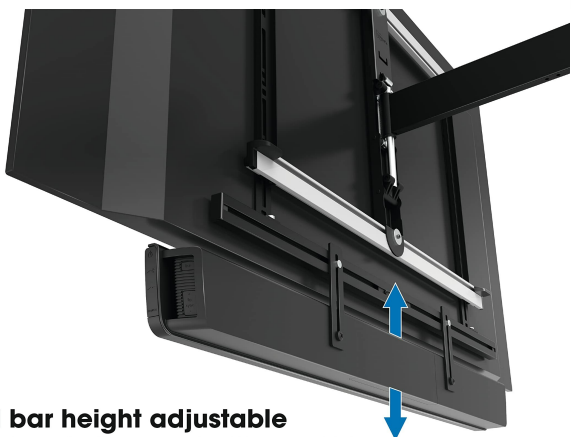

Parametry

Stan

Nowy

Zdjęcia

Create the best listening position

Attach sound bar to your turn TV wall mount

Let the sound follow you

Integrate your sound bar with your TV