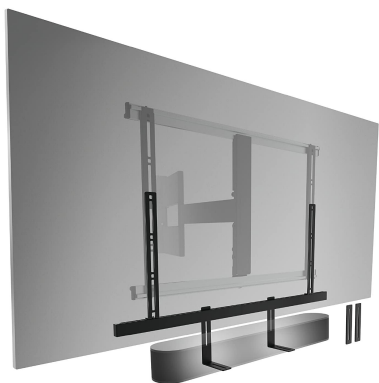

Parametry

Stan

Nowy

Zdjęcia

Create the best listening position

Attach sound bar to your turn TV wall mount

Let the sound follow you

Integrate your sound bar with your TV