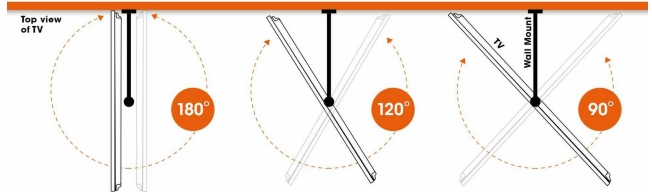

Tested up to 3 times maximum weight

Meets the highest standards in the industry. That is why the BASE 45 L comes with a lifetime guarantee

Vogel's has been a specialist in wall mounts for over 45 years

Where many manufacturers rely on the purchase of third-party products, our focus is on the development of our own products. Vogel's keeps your valuable TV on the wall for ages. After all, as a manufacturer, your safety is important to us.

Usability | Design | Innovation
Reliability | Ease of installation

The Maximum Turning Angle of Your TV

TV TURNING ANGLE	BASE 25 S	BASE 25 M	BASE 25 L	BASE 45 S	BASE 45 M	BASE 45 L
26" TV	120°	-	-	180°	-	-
32" TV	70°	120°	-	160°	180°	-
40" TV	60°	100°	120°	100°	180°	180°
43" TV	50°	90°	120°	90°	180°	180°
49" TV	-	80°	120°	-	120°	120°
55" TV	-	70°	100°	-	100°	100°
65" TV	-	-	80°	-	-	80°
75" TV	-	-	-	-	-	70°

Select the inch size of your TV + the BASE mount to see the max. turning angle