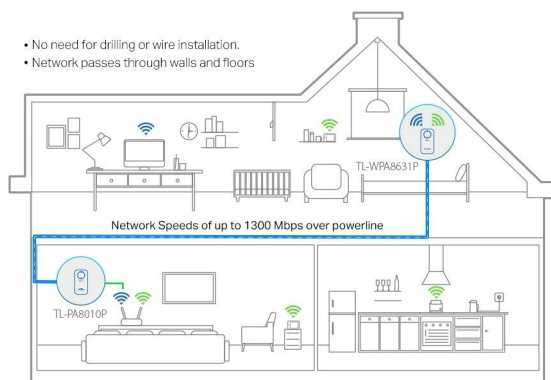

Stable, Ultra-Fast Network in Every Room

Powerline
5 GHz 867 Mbps

Ethernet Cable
2.4 GHz 300 Mbps

One-Touch
Wi-Fi Configuration