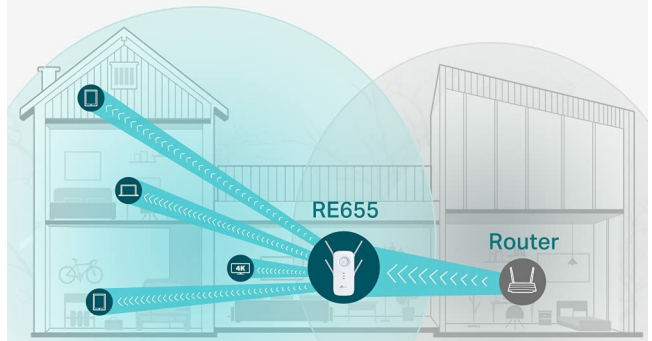

Parametry

Stan

Nowy

Zdjęcia

Stay Connected Throughout Your Home

RE655 Wi-Fi Coverage

Router Wi-Fi Coverage

MU
MU-MIMO
Technology