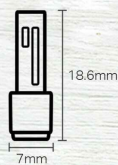

### High-Speed Dual Band Adapter for Better Connections

**433**Mbps  
on 5GHz

**200**Mbps  
on 2.4GHz

Miniature Design -  
Plug in & Forget

Compatible  
with any usb port