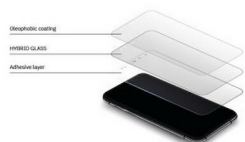

- 9H Hardness
- 9H Scratch Resistance
- 9H Edge Protection
- Easy Cleaning

- HARDNESS: 9H
- EASY CLEANING: VERY HIGH
- THICKNESS: 0.25MM
- SCREEN COVERAGE: FLAT
- FACE ID: YES
- TOUCH ID: YES
- INTENDED USE: SMARTPHONE/TABLET
- PACKAGE CONTENTS: 9H, WET CLOTH, DUST REMOVER, APPLICATION