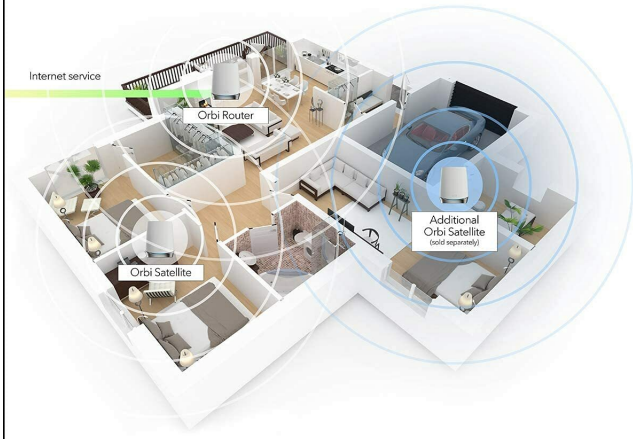

Expandable whole home mesh network

Add optional satellites for more coverage