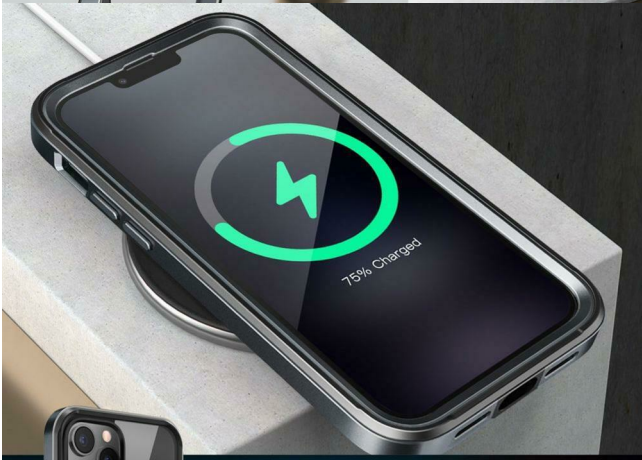

Zdjęcia

Protective and Stylish
Slim Frame

Protective Front Case
with Screen Protector

DROP
PROTECTION

MILITARY
MIL STD
8100-516.6

LIGHTWEIGHT AND THIN

Fits like a glove

COMPATIBLE WITH
MagSafe[®]
AND MOST WIRELESS CHARGERS