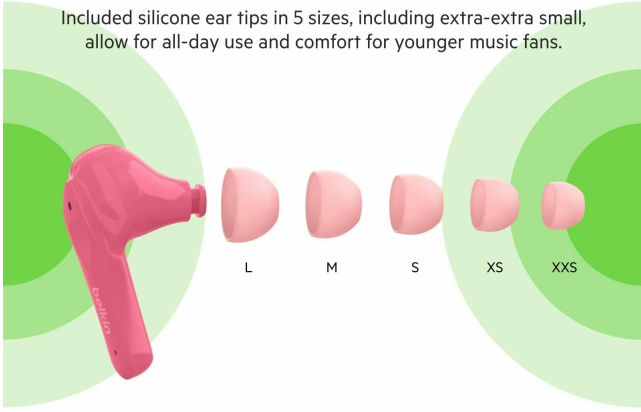

## Zdjęcia

### SAFE LISTENING VOLUME

Designed especially for kids, a **85-decibel** volume limit protects young, sensitive hearing from loud sounds.

## KID-SIZED COMFORT

Included silicone ear tips in 5 sizes, including extra-extra small, allow for all-day use and comfort for younger music fans.