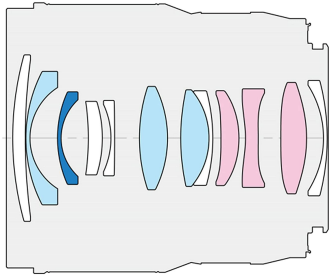

Max Magnification
0.15x

Closest Focus
0.24m

Focus Breathing
Minimization

Silent
Focus

ASPH █ UED █ ED █

Filter
67mm

Metal
Finish

Compact
& Light