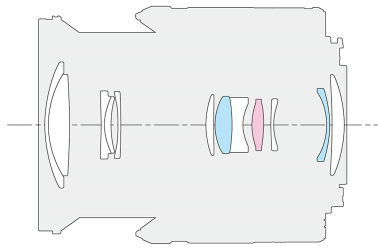

ASPH ED

Extra Low Dispersion
ED Lenses

Low Distortion
ASPH Lens

Metal
Finish

Compact
& Light