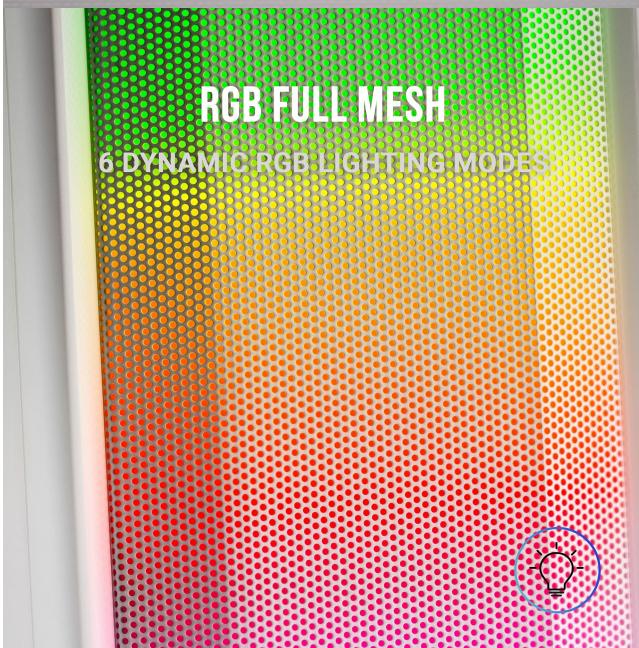

## Zdjęcia

## NO VOLUME LIMITS

GREAT SOUND QUALITY WITH 15W POWER

## TOTAL VERSATILITY

JACK & BLUETOOTH 5.0 WIRELESS CONNECTION

## RGB FULL MESH

6 DYNAMIC RGB LIGHTING MODES