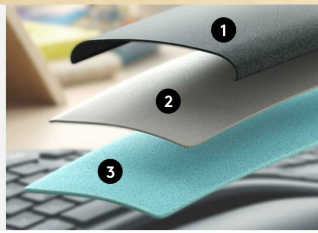

Parametry

Stan	Nowy
-------------	------

Zdjęcia

NORDICS KEYBOARD QWERTY

- 1 STAIN RESISTANT FABRIC
- 2 HIGH-DENSITY SUPPORT LAYER
- 3 MEMORY FOAM COMFORT LAYER

54% MORE WRIST SUPPORT

SPLIT DESIGN FOR NATURAL TYPING