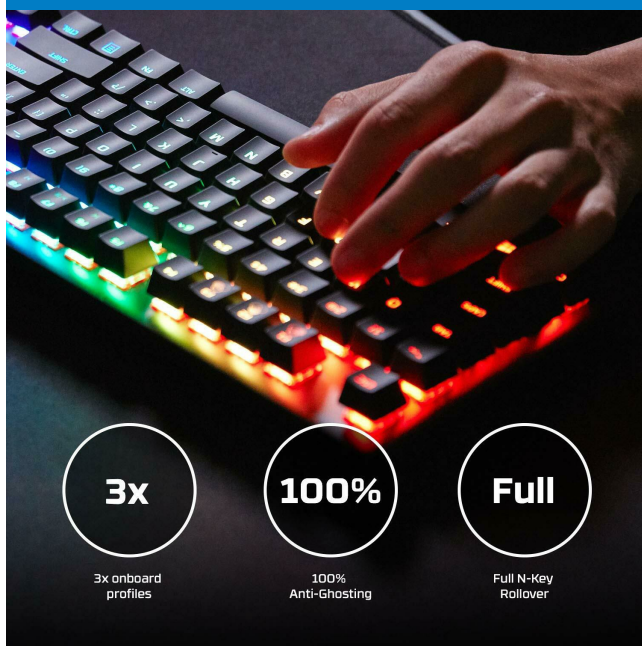

## Zdjęcia

### HyperX Blue Switch (Clicky)

50g

50g Actuation Force

1.8mm

1.8mm Travel Distance

80M

Up to 80M Click Life Span

3X

3x onboard profiles

100%

100% Anti-Ghosting

Full

Full N-Key Rollover

Dazzling RGB lighting with dynamic effects

Full aircraft-grade aluminum body

Three adjustable keyboard angles