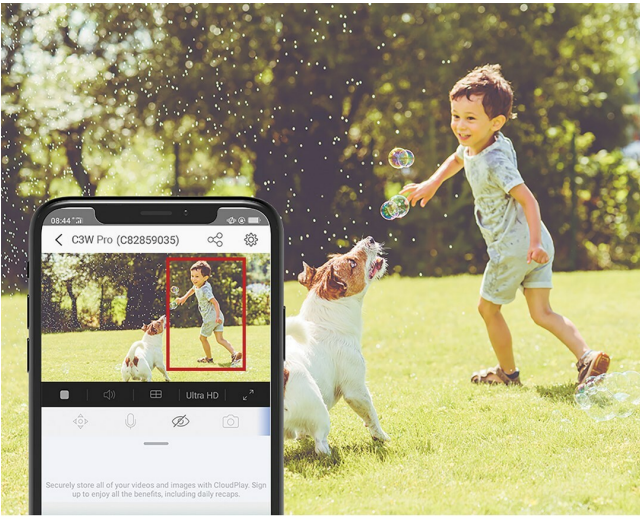

## Zdjęcia

AI-Powered Person Detection

Spotlights for making color imaging and offering outdoor lighting

3 different vision modes

Customizable Voice Alerts