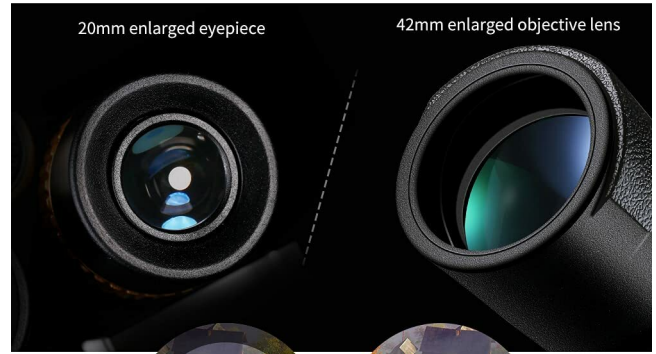

Up to 98%
light transmittance

High Light Transmission Prism

BAK4 Prism

Clear panorama
no dark edges

High light transmittance,
transparent and bright imaging

Low light transmittance,
dim edge imaging

Use Your Mobile Phone to View

Smart phone adapter

Width support
2.12-4.14 inch

Enlarge the Eyepiece and Objective Lens for A Wider Field of View

Eyepieces <20mm

Eyepieces \geq 20mm