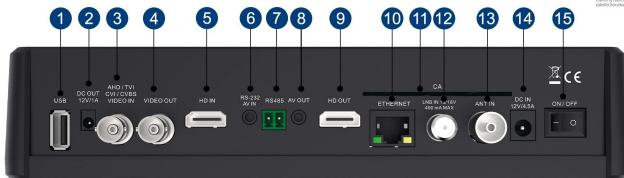

Connections