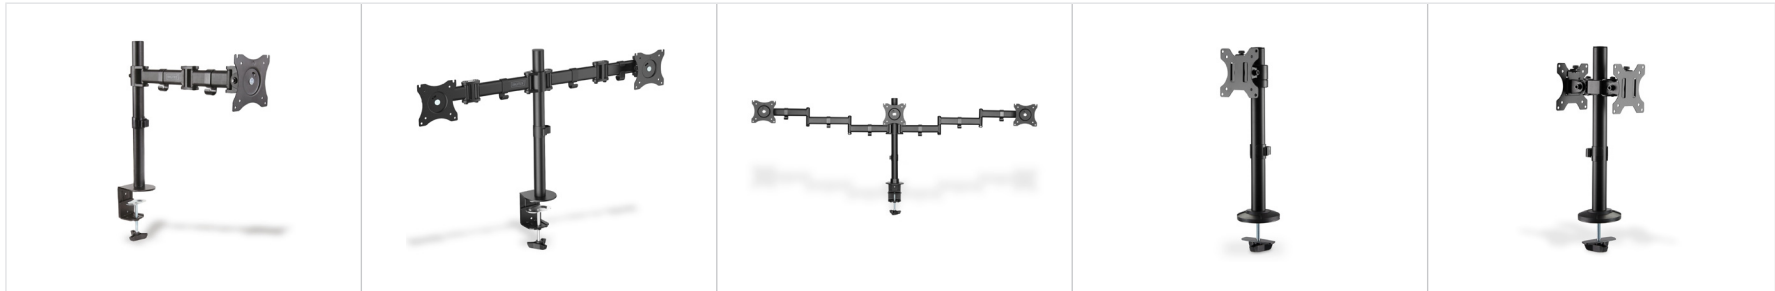

# Ergonomics Monitor Mounts - Classic Series

Part number	DA-90361	DA-90349	DA-90362	DA-90397	DA-90398
Product name	Universal Single Monitor Clamp Mount	Universal Dual Monitor Clamp Mount	Universal Tripple Monitor Clamp Mount	Universal Single Monitor Pole Mount	Universal Dual Monitor Pole Mount
Number of monitors	1	2	3	1	2
Monitor size (inch)	15"-27"	15"-27"	15"-27"	15"-32"	15"-32"
Weight	3.3kg	5 kg	6.4kg	1.6kg	2.2kg
Max. load capacity per arm	8kg	8kg	8kg	8kg	8kg
VESA dimensions	75x75, 100x100	75x75, 100x100	75x75, 100x100	75x75, 100x100	75x75, 100x100
Clamp fixture on desk	✓	✓	✓	✓	✓
Quick release function	✗	✗	✗	✓	✓
Rotation of the VESA bracket/ swivel arm	90°	90°	90°	360°	360°
Rotation of the VESA bracket	360°	360°	360°	360°	360°
Inclination of the VESA bracket	45°	45°	45°	30°	30°
Cable management	✓	✓	✓	✓	✓
Color	Black, matt	Black, matt	Black, matt	Black, matt	Black, matt
Material	Steel, aluminum, plastic	Steel, aluminum, plastic	Steel, aluminum, plastic	Steel, aluminum, plastic	Steel, aluminum, plastic