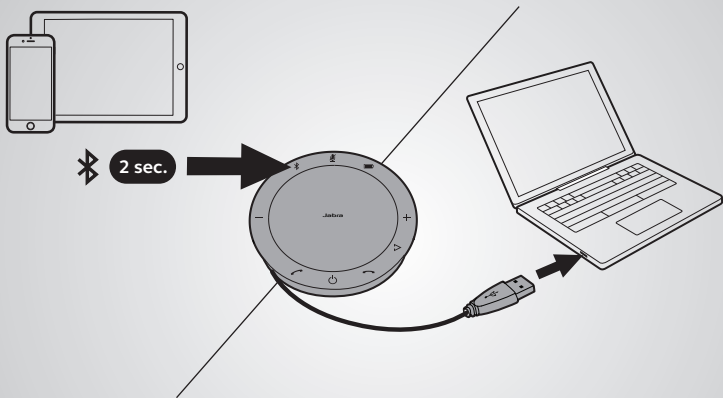

GN Making Life Sound Better

How to connect

using Bluetooth or USB cable

The Jabra Speak 510 lasts for up to 15 hours of talk time.
It takes approx. 3 hours to charge using the USB cable.

How to use

Personalize your Jabra Speak 510 using the Jabra Direct software.
Download for free at jabra.com/direct