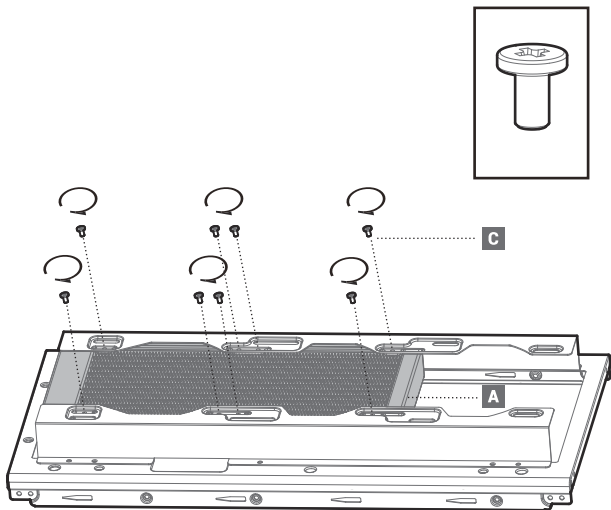

LGA1700

Front Mounting The Radiator (Optional)

Front Mounting The Radiator (Optional)

Chassis & Radiator

Connection

240MM × 2
360MM × 3

Connection with Digital

Download