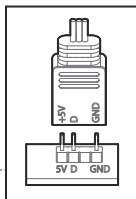

LGA1700

Front Mounting The Radiator (Optional)

Front Mounting The Radiator (Optional)

Chassis & Radiator

Connection

240MM × 2
360MM × 3

Connection with Digital

Download