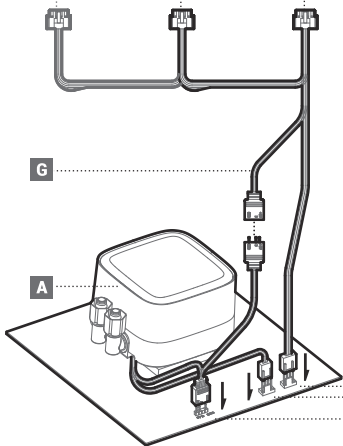

LGA1700

Front Mounting The Radiator (Optional)

Front Mounting The Radiator (Optional)

Chassis & Radiator

Connection

240MM × 2
360MM × 3

Connection with Digital

Download