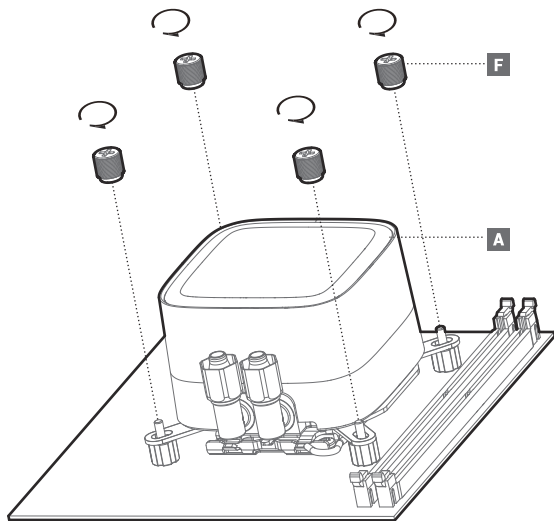

LGA1700

Front Mounting The Radiator (Optional)

Front Mounting The Radiator (Optional)

Chassis & Radiator

Connection

240MM × 2
360MM × 3

Connection with Digital

Download