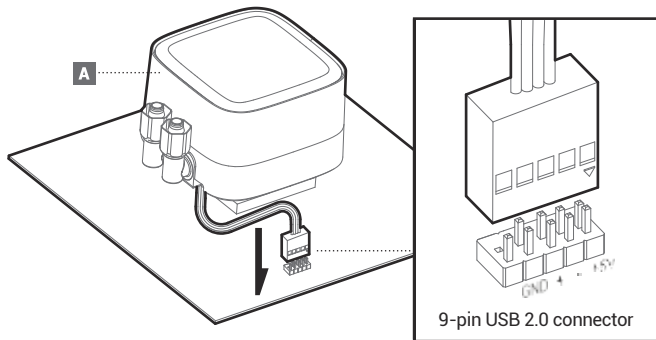

LGA1700

Front Mounting The Radiator (Optional)

Front Mounting The Radiator (Optional)

Chassis & Radiator

Connection

240MM × 2
360MM × 3

Connection with Digital

Download