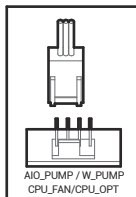

LGA1700

Front Mounting The Radiator (Optional)

Front Mounting The Radiator (Optional)

Chassis & Radiator

Connection

240MM × 2
360MM × 3

Connection with Digital

Download