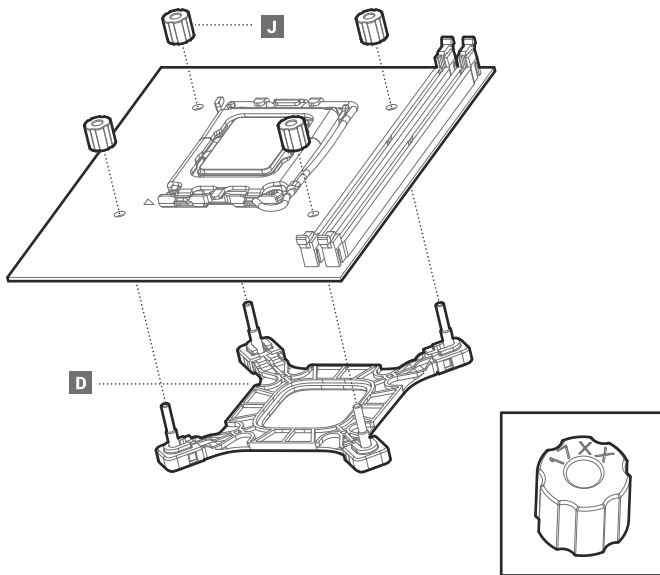

LGA1700

Front Mounting The Radiator (Optional)

Front Mounting The Radiator (Optional)

Chassis & Radiator

Connection

240MM × 2
360MM × 3

Connection with Digital

Download