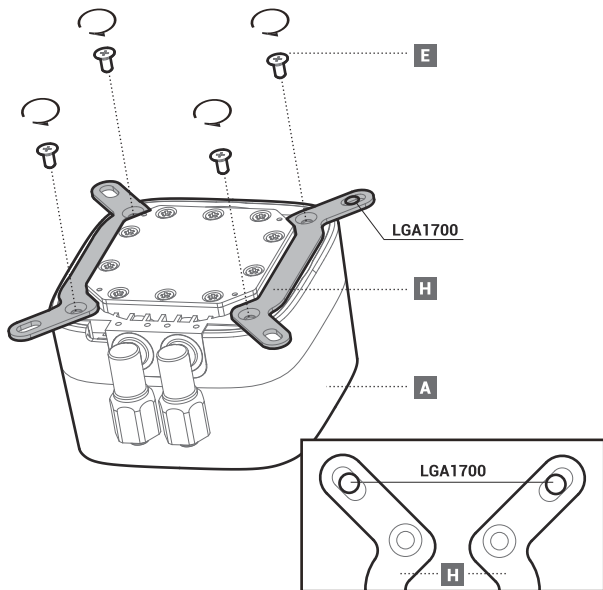

LGA1700

Front Mounting The Radiator (Optional)

Front Mounting The Radiator (Optional)

Chassis & Radiator

Connection

240MM × 2
360MM × 3

Connection with Digital

Download