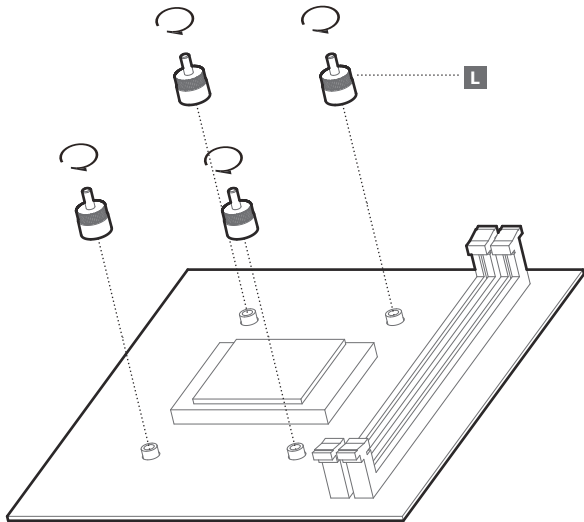

LGA1700

Front Mounting The Radiator (Optional)

Front Mounting The Radiator (Optional)

Chassis & Radiator

Connection

240MM × 2
360MM × 3

Connection with Digital

Download