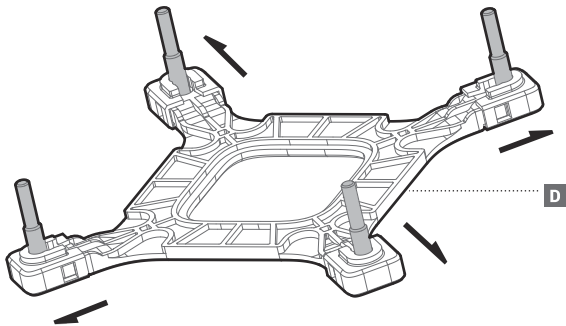

LGA1700

Front Mounting The Radiator (Optional)

Front Mounting The Radiator (Optional)

Chassis & Radiator

Connection

240MM × 2
360MM × 3

Connection with Digital

Download