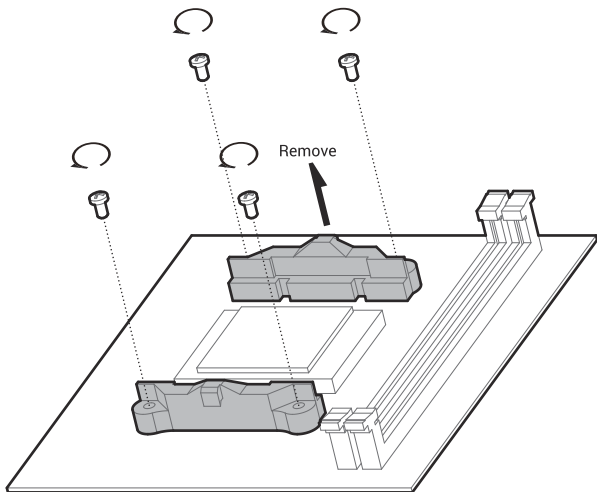

LGA1700

Front Mounting The Radiator (Optional)

Front Mounting The Radiator (Optional)

Chassis & Radiator

Connection

240MM × 2
360MM × 3

Connection with Digital

Download