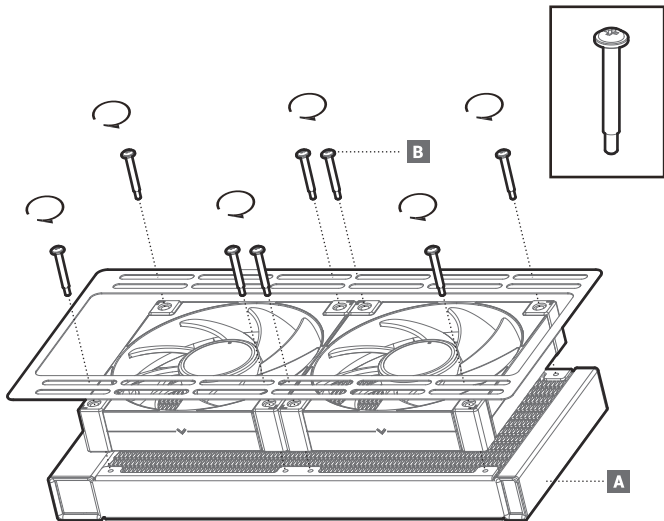

LGA1700

Front Mounting The Radiator (Optional)

Front Mounting The Radiator (Optional)

Chassis & Radiator

Connection

240MM × 2
360MM × 3

Connection with Digital

Download