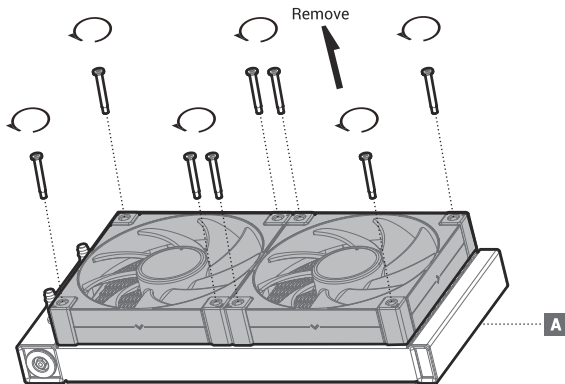

LGA1700

Front Mounting The Radiator (Optional)

Front Mounting The Radiator (Optional)

Chassis & Radiator

Connection

240MM × 2
360MM × 3

Connection with Digital

Download