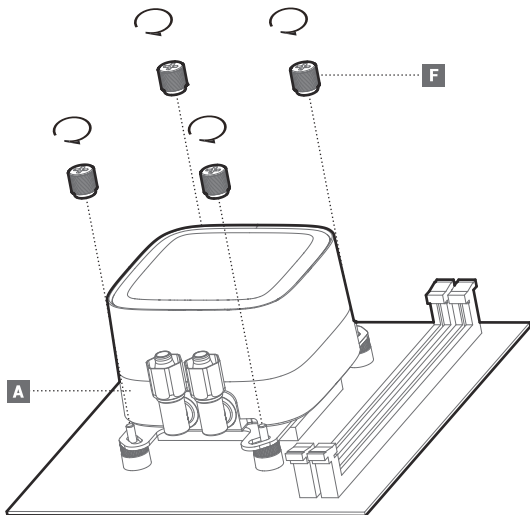

LGA1700

Front Mounting The Radiator (Optional)

Front Mounting The Radiator (Optional)

Chassis & Radiator

Connection

240MM × 2
360MM × 3

Connection with Digital

Download