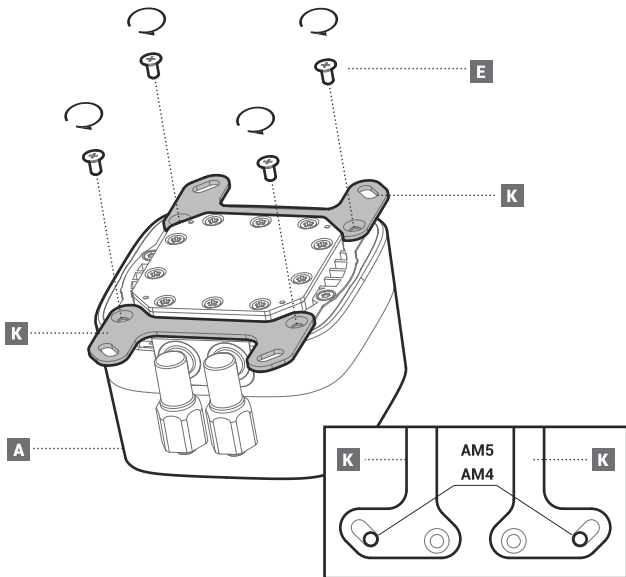

LGA1700

Front Mounting The Radiator (Optional)

Front Mounting The Radiator (Optional)

Chassis & Radiator

Connection

240MM × 2
360MM × 3

Connection with Digital

Download