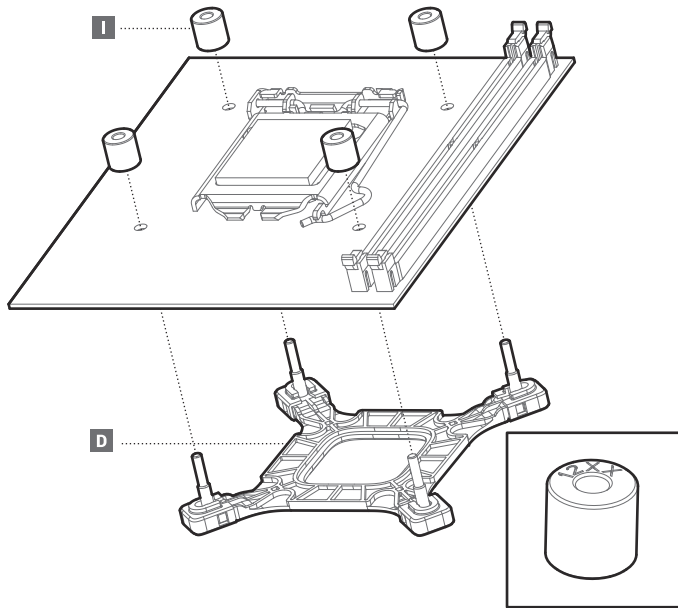

LGA1700

Front Mounting The Radiator (Optional)

Front Mounting The Radiator (Optional)

Chassis & Radiator

Connection

240MM × 2
360MM × 3

Connection with Digital

Download