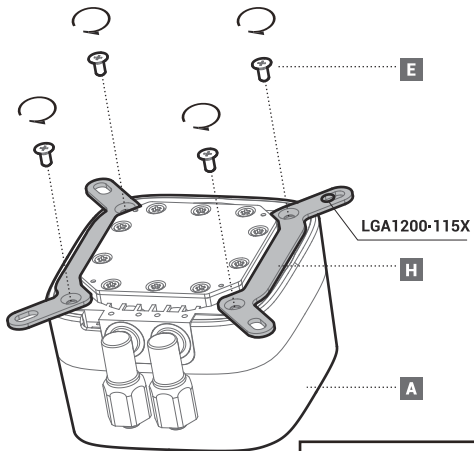

LGA1700

Front Mounting The Radiator (Optional)

Front Mounting The Radiator (Optional)

Chassis & Radiator

Connection

240MM × 2
360MM × 3

Connection with Digital

Download