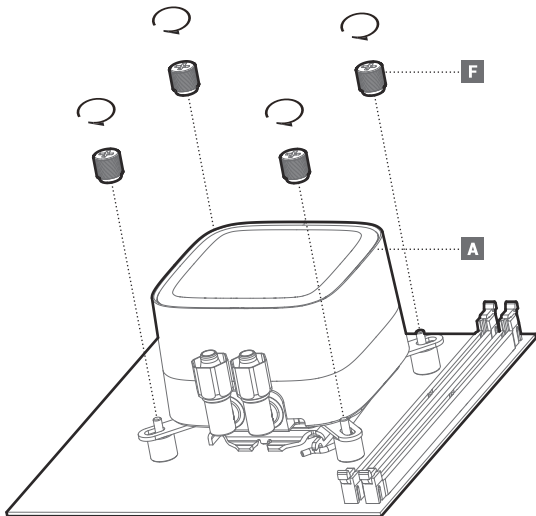

LGA1700

Front Mounting The Radiator (Optional)

Front Mounting The Radiator (Optional)

Chassis & Radiator

Connection

240MM × 2
360MM × 3

Connection with Digital

Download