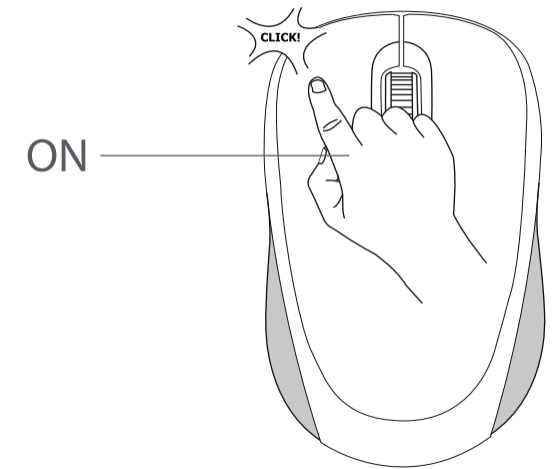

5

6

?

- Frequently asked questions
- Domande frequenti
- Preguntas frecuentes
- Veelgestelde vragen
- Foire aux questions
- Häufig gestellte Fragen

www.trust.com/18519/faq

© 2014 Trust International B.V. All rights reserved.

Trust

Wireless mouse

YVI | optimal grip | speed button | storable receiver