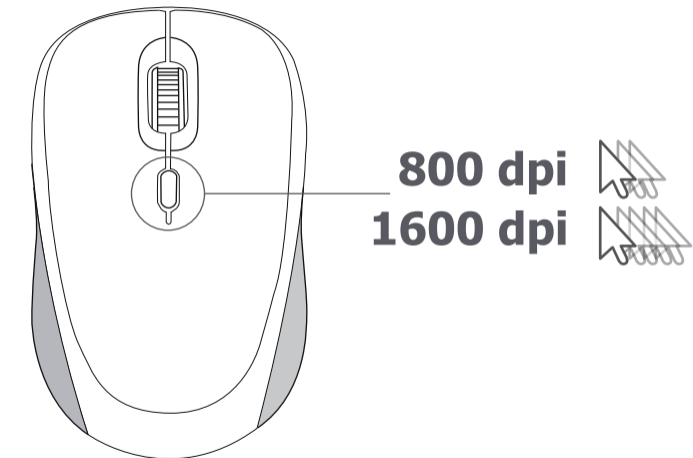

5

6

?

- Frequently asked questions
- Domande frequenti
- Preguntas frecuentes
- Veelgestelde vragen
- Foire aux questions
- Häufig gestellte Fragen

www.trust.com/18519/faq

© 2014 Trust International B.V. All rights reserved.

Trust

Wireless mouse

YVI | optimal grip | speed button | storable receiver