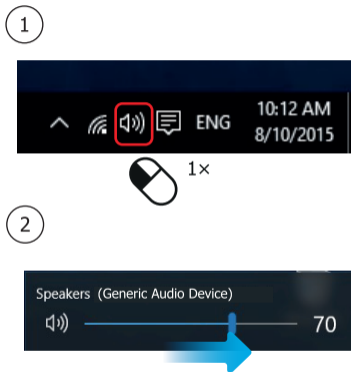

3

Windows 8 Start here

Windows 10/8/7

Trust

SPEAKER SET

with RGB LED illumination

GEMI

User Guide