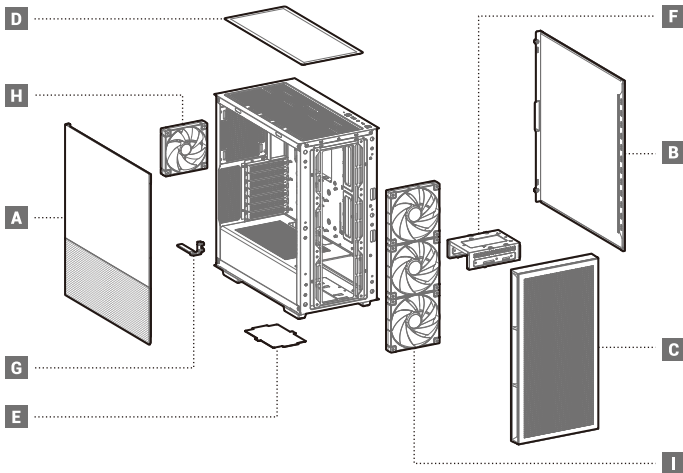

### Case Specifications

Length:458mm    Maximum GPU length:380mm  
Width:230mm    Maximum PSU length:170mm  
Height:471mm    Maximum CPU Cooler length:175mm

Radiator compatibility:  
Front: 120/140/240/280/360mm  
Top: 120/140/240/280/360mm  
Rear: 120/140mm