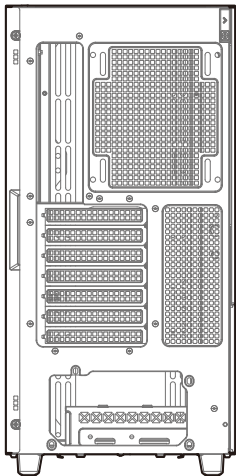

SSD screws

**x8****N**

HDD screws

**x12****O**

Fan screws

**x9****P**

Stand off

**x4****Q**

Glass side Panel screws

**x1****R**

Power compartment Fan screw

**x8****S**

Cable ties

**x11**

# Specifications

120mm×1  
140mm×1

120/140mm

---

120mm×3  
140mm×3

120/140/240/280/360mm

---

120mm×3  
140mm×2