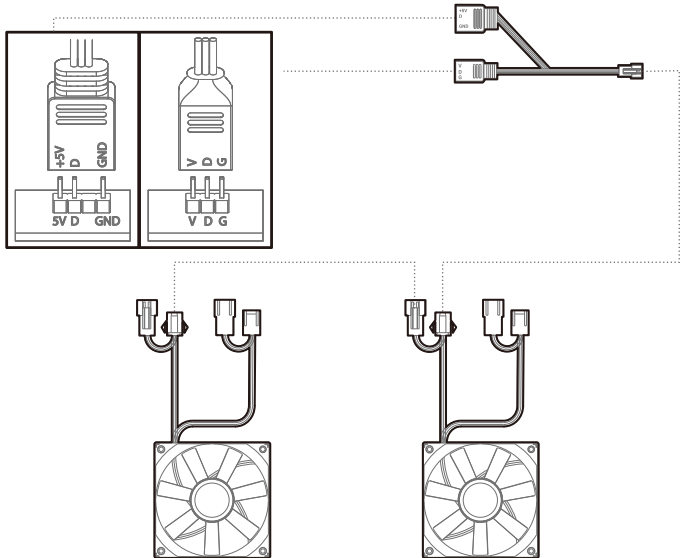

Motherboard RGB Synchronization

For reference only, please refer to the real product.