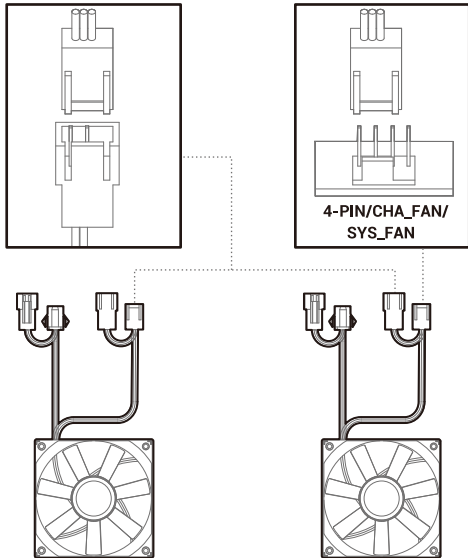

Fan Power Line Wiring

For reference only, please refer to the real product.