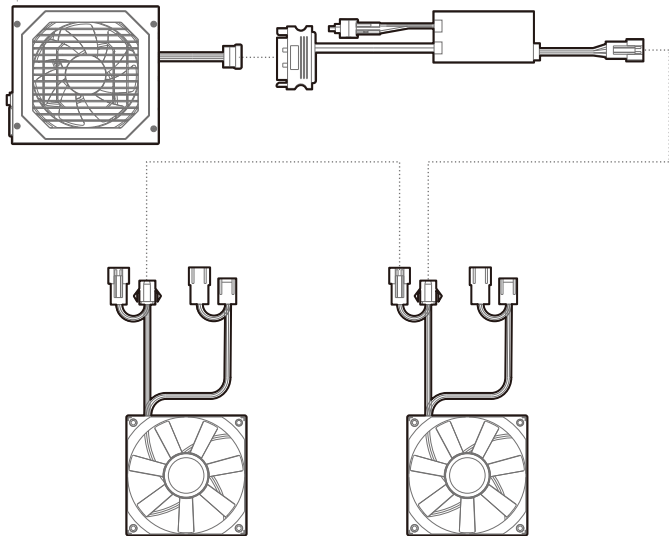

Manual RGB Wiring

For reference only, please refer to the real product.