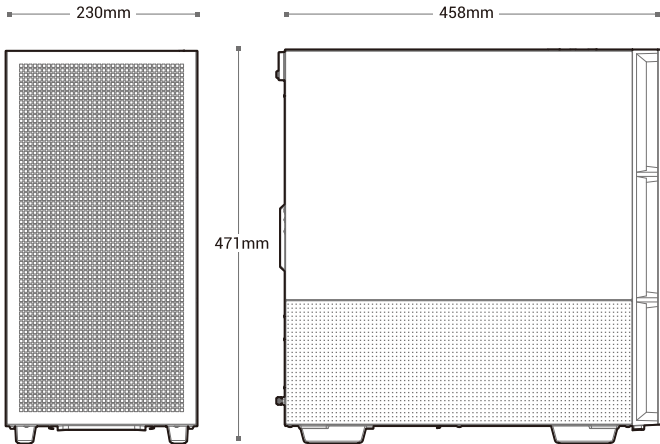

### Case Specifications

Length:458mm    Maximum GPU length:380mm  
Width:230mm    Maximum PSU length:170mm  
Height:471mm    Maximum CPU Cooler length:175mm

Radiator compatibility:  
Front: 120/140/240/280/360mm  
Top: 120/140/240/280/360mm  
Rear: 120/140mm

Glass side Panel screws

**x1****R**

Power compartment Fan screw

**x8****S**

Cable ties

**x11**

# Specifications

120mm×1  
140mm×1

120/140mm

---

120mm×3  
140mm×3

120/140/240/280/360mm

---

120mm×3  
140mm×2

120/140/240/280/360mm

---

120mm×2