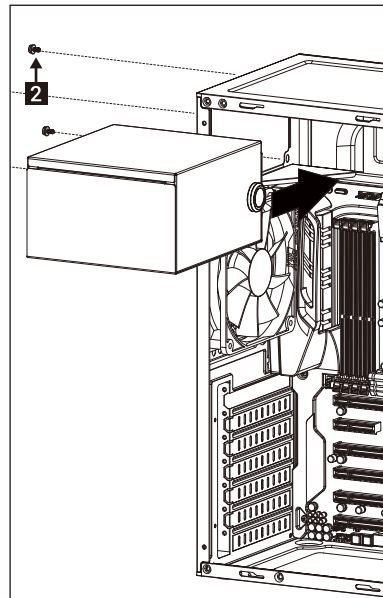

(2) Install PSU

- **English**
  Install PSU
- **Español**
  Instalación de Fuente
- **Deutsche**
  Netzteil installieren
- **Français**
  Installer unité d'alimentation
- **Italiano**
  Installazione della PSU
- **Polski**
  Instalacja zasilacza
- **Русский**
  Установите блок питания
- **Português**
  Instalar a fonte de alimentação
- **중/高/中**
  安裝電源供應器 / 安裝電源供應器
- **日本語**
  PSUを取り付けます
- **Қазақ тілі**
  Қорек блогын орнатыңыз
- **Türkçe**
  PSU yükleyin