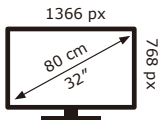

ENERG

PHILIPS

32PHS5527/12

26 kWh/1000h

2019/2013

ENERG

PHILIPS

32PHS5527/12