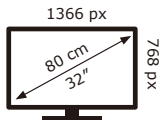

ENERG

PHILIPS

32PHS5527/12

26 kWh/1000h

2019/2013

ENERG

PHILIPS

32PHS5527/12

26 kWh/1000h

2019/2013