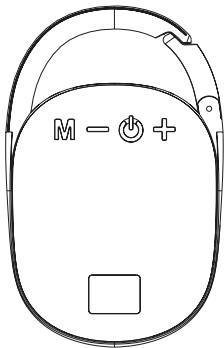

Gentile Cliente, grazie per aver acquistato un prodotto Techly.

Per ottenere il massimo delle prestazioni nella salvaguardia della sua sicurezza, le consigliamo di leggere con attenzione il presente manuale prima di collegare e mettere in funzione il prodotto. Tenga sempre a disposizione il presente manuale per ulteriori esigenze future.

INDICAZIONI DI SICUREZZA

- Questo prodotto non è un giocattolo e non è pensato per i bambini, contiene piccole parti che potrebbero venir ingerite o inalate e provocare danni se non utilizzato correttamente!
- Installare l'apparecchio e le periferiche ad esso collegate in modo che non possano provocare danni a persone e oggetti come far inciampare o causare cadute.
- Rimuovere tutti gli imballi che potrebbero causare soffocamento se manipolati da bambini.
- Evitare di installare l'apparecchio in luoghi con temperature o umidità eccessive, o luoghi che potrebbero venire a contatto con l'acqua. Non installare vicino a bocchette dell'aria condizionata o in luoghi che presentano polvere o fumi eccessivi.
- Non installare il prodotto in luoghi soggetti a vibrazioni o oscillazioni.
- Non modificare o alterare il prodotto e i suoi accessori! Non utilizzare parti danneggiate.
- Mantenere sufficiente spazio attorno alla periferica per garantire una buona ventilazione, permettere una maggiore libertà di movimento ed evitare danni.

USO PREVISTO

Non è consentito l'uso dell'apparecchio in modi diversi da quello indicato nel presente manuale. Utilizzare il prodotto solo in luoghi interni asciutti. Non rispettare le istruzioni e le precauzioni di sicurezza riportate nel presente manuale potrebbe causare incidenti mortali, lesioni e danni a persone e cose. Il costruttore/fornitore non risponde dei danni risultanti da un utilizzo non conforme all'uso previsto.

P/N: ICASBL321BK
8059018365689

P/N: ICASBL321RE
8059018365702

P/N: ICASBL321BL
8059018365719

P/N: ICASBL321GR
8059018365696

SCAN
for MORE
PRODUCT INFO

INTRODUZIONE

Questo è un altoparlante wireless portatile con un suono chiaro e brillante dotato di luci LED colorate che lampeggiano con la melodia. Grazie alla funzione Handsfree puoi rispondere alle chiamate in entrata sul tuo smartphone. Legge schede Micro SD e memorie USB e riproduce l'audio in formato MP3. La distanza wireless supportata è di 10 m. Per garantire un risparmio della batteria, si spegne automaticamente quando risulta disconnesso dallo smartphone per 30 minuti. Le dimensioni compatte ti consentono di ascoltare la tua musica preferita ovunque tu voglia e, grazie al moschettone, puoi agganciarlo dove vuoi e portarlo sempre con te.

CARATTERISTICHE PRODOTTO