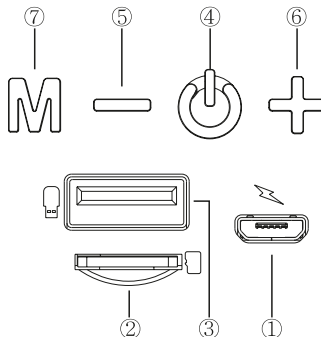

PRODUCT SPECIFICATIONS

- Wireless: V5.3
- Supports: L2CAP/A2DP/AVCTP, can receive AUDIO signal and control the AUDIO device; HSP/HFP (Handsfree profile), with hands-free functions
- Working distance: 10m
- Support Micro SD card and USB card, play MP3 format audio
- Support TWS function: two speakers can be connected together for a stereo sound experience
- SNR: ≥90 db
- Built-in Battery: 3.7V about 500 mAh
- Normal volume playing time: about 1.5h
- Speaker driver: Ø 45mm*1
- Power: 4Ω/5W*1
- Frequency response: 120Hz-20KHz
- Unit size: 85*49*133.4mm
- Unit weight: about 244g (not included accessories)
- Charging: 5V/500mA
- Charging time: about 2h
- Accessories included: USB cable

KEY AND SLOT FUNCTION

- DC5V slot:** use the standard Micro USB charging cable for charging speaker
 - TF slot:** it can decode and play MP3 format audio when put TF card into slot
 - USB slot:** it can decode and play MP3 format audio when put the USB card into the slot
 - Power Switch:** power on/power off
When play music, (USB card/TF card/Wireless), short press for "play/pause"
Under wireless mode with mobile paired, when call coming, press short to answer a call hands-free, press again to end up, press twice to ring up a call
 - When play music,** press short for last song, long press to turn down the volume
 - When play music,** press short for next song, long press to turn up the volume
 - When play music,** (USB card/TF card/Wireless) short press to switch model. Press twice "M" key for option of the LED flashing light, press thrice to close/open the LED light
TWS function: Keep the two TWS speaker under wireless mode without pairing, press the "M" key for 2-3 seconds either of the speaker until hear a hint and meantime the button light stop flashing, now it is TWS mode, then you can pair the mobile.
- NOTE:** if the speaker crashes during use, you can press and hold the power button for 8 seconds to reset and shut down. U disk and TF card use FAT32 to format.