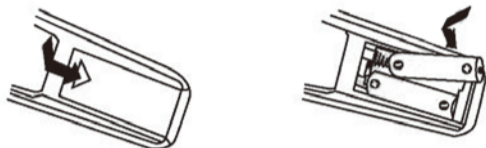

Installing the batteries

Open the battery lid and pay attention to the +/- marks. Insert tow new AAA (size 7) batteries (not supplied)

Note on batteries

Under normal conditions, batteries will last up to 12 months. If the controller does not operate properly, the batteries might be worn out. Do not mix old batteries with new ones or mix different types of batteries together.