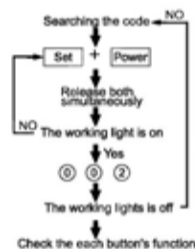

Searching for the correct code

If you have tried all the listed code number for your TV and you still can not get the controller to work (or if your TV is not listed in the code numbers table), try the following steps.

Full-automatic function of search;

1. Turn on the television that you want remote control artificially;
2. First press "set" key, then press "power" key, release two keys at the same time.
3. Press the "power" key and release, the indicator will flash once every 1.5 seconds, it transmits a "volume +" code automatically with each flash. Note if the volume mark appears on TV, press "set" key within 1.5 se-coeds, the indicator will be off and set-up completes.
4. Check and verify whether other function keys could work normally on the remote controller for a while, for instance volume is added and subtracted, if other functions on the remote controller can't work normally, please begin to search for from the step 2 again, until find the correct code.