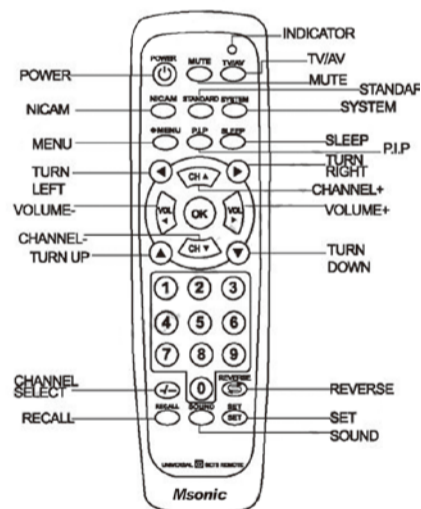

Setting the code

For example: Suppose your TV-sets brand is panasonic. The 3-digit code for panasonic is "002", you should first press "set" button then press "power" button and release the two buttons simultaneously. The light is on, then enter "002" code. When the light is out, the set up is finished.

First press "set" continuously. Then press "power" and release both simultaneously. Enter the 3-digit code.

Searching for the correct code

If you have tried all the listed code number for your TV and you still can not get the controller to work (or if your TV is not listed in the code numbers table), try the following steps.

Full-automatic function of search;

1. Turn on the television that you want remote control artificially;
2. First press "set" key, then press "power" key, release two keys at the same time.
3. Press the "power" key and release, the indicator will flash once every 1.5 seconds, it transmits a "volume +" code automatically with each flash. Note if the volume mark appears on TV, press "set" key within 1.5 se-coeds, the indicator will be off and set-up completes.
4. Check and verify whether other function keys could work normally on the remote controller for a while, for instance volume is added and subtracted, if other functions on the remote controller can't work normally, please begin to search for from the step 2 again, until find the correct code.

Panel Description

If the controller does not work

First check the code and your TV brand again. And setup once again.

Try other listed codes for your TV.

If after Wing all the listed codes for your TV you still can not get the controller to work properly, try the research method described in "searching for the correct code".