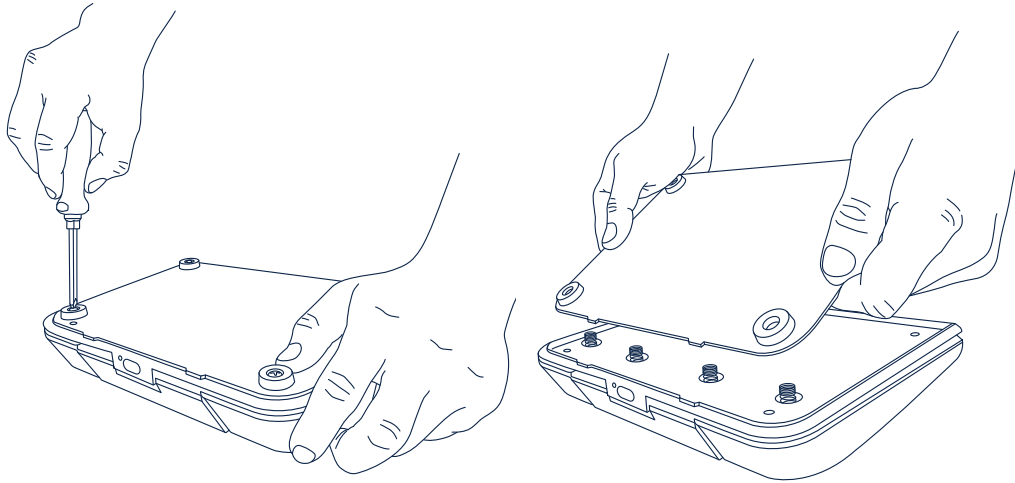

Adjust Pedal Pressure

Loosen four screws with a Phillips head (PH) screwdriver.