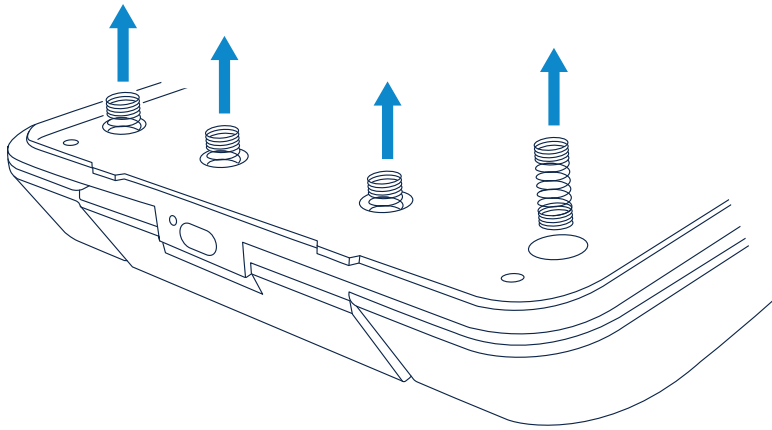

# Set Up Actions

Launch the app to customize Stream Deck Pedal. Drag actions from the right panel and drop them onto your desired pedals on the left.

Right-click icons to copy, delete or move them.

## Adjust Pedal Pressure

Loosen four screws with a Phillips head (PH) screwdriver.

Adjust pedal pressure with the included spring tension sets.