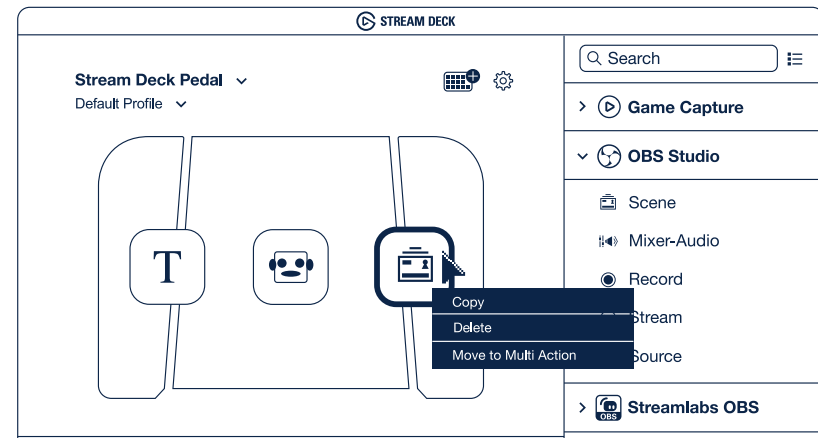

# Install Stream Deck

Download and install the Stream Deck app.

Connect Stream Deck Pedal directly to a USB port on your PC or Mac – do not use a USB hub.

# Set Up Actions

Launch the app to customize Stream Deck Pedal. Drag actions from the right panel and drop them onto your desired pedals on the left.

Right-click icons to copy, delete or move them.