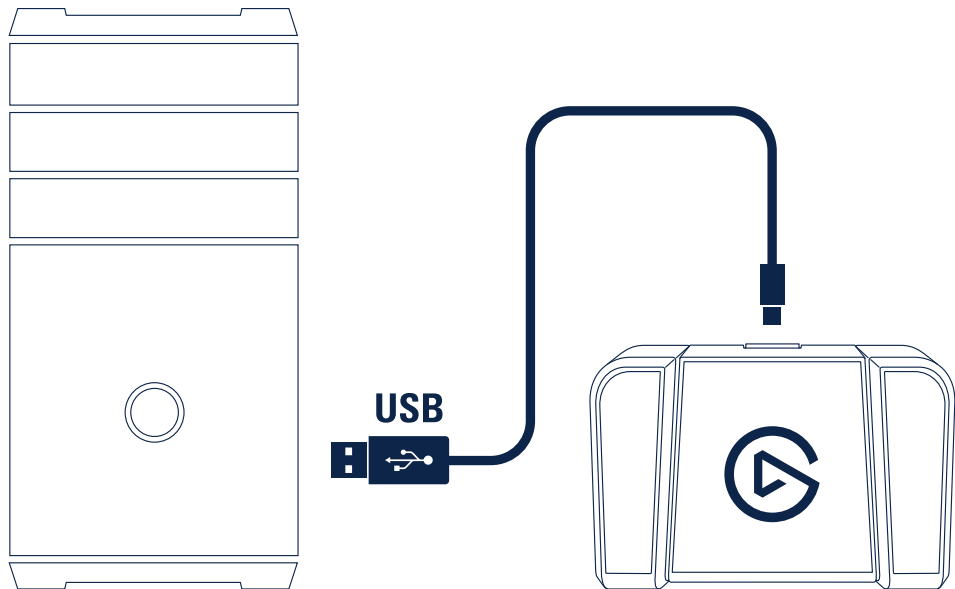

# Install Stream Deck

Download and install the Stream Deck app.

Connect Stream Deck Pedal directly to a USB port on your PC or Mac – do not use a USB hub.