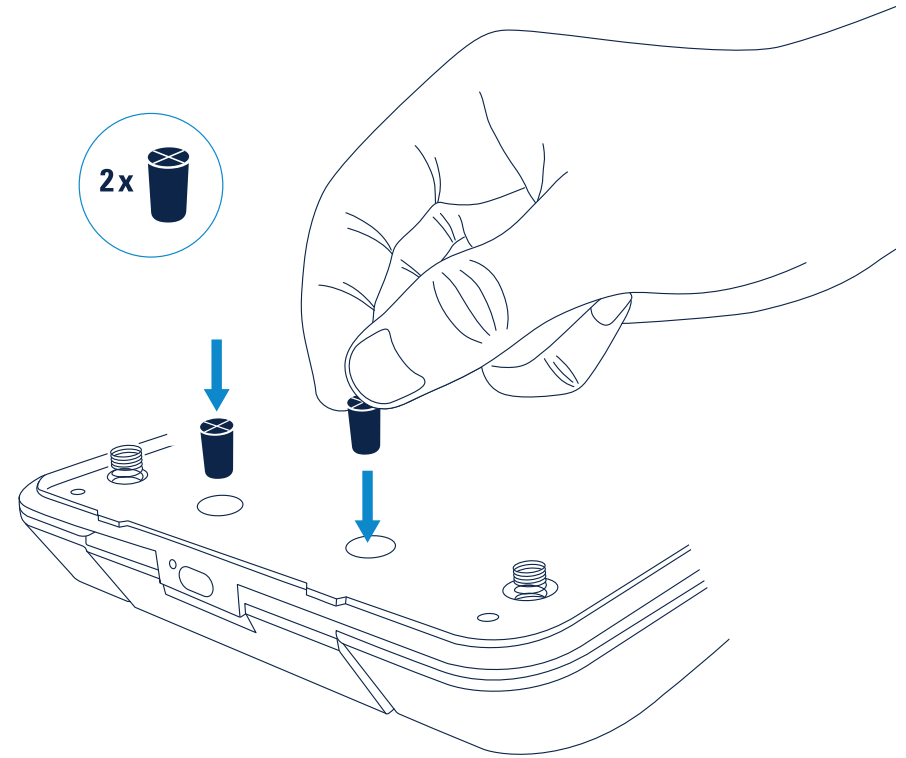

# Set Up Actions

Launch the app to customize Stream Deck Pedal. Drag actions from the right panel and drop them onto your desired pedals on the left.

Right-click icons to copy, delete or move them.

## Adjust Pedal Pressure

Loosen four screws with a Phillips head (PH) screwdriver.

Adjust pedal pressure with the included spring tension sets.

## Use the Middle Pedal as a Footrest

Lock the middle pedal with the included stoppers to convert it into a convenient footrest.

Get tapping and unleash your creative genius.