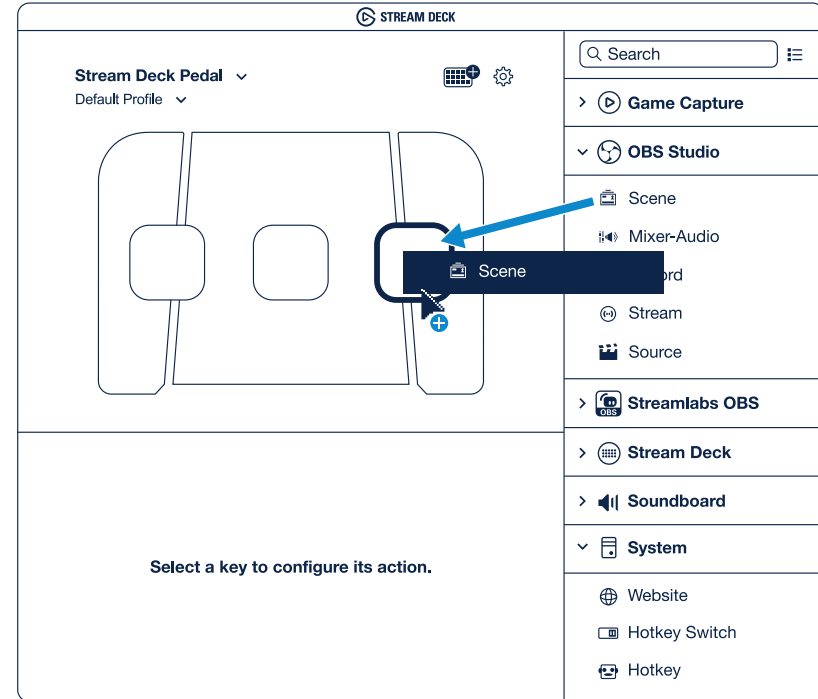

Set Up Actions

Launch the app to customize Stream Deck Pedal. Drag actions from the right panel and drop them onto your desired pedals on the left.