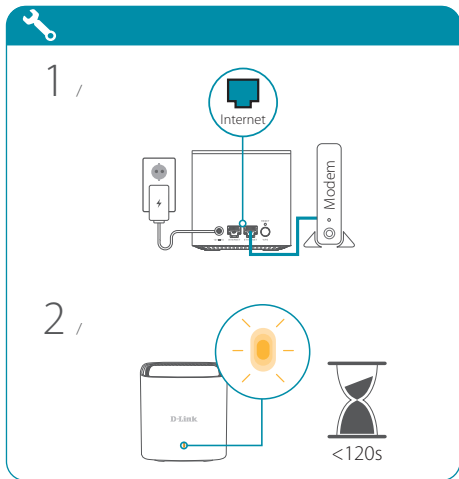

Quick Start Guide

M15

AX1500 Mesh System
(2 Pack)

<https://eu.dlink.com/support>