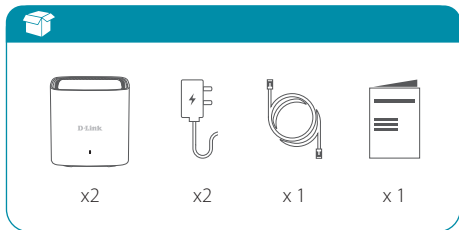

Quick Start Guide

M15

AX1500 Mesh System
(2 Pack)

<https://eu.dlink.com/support>