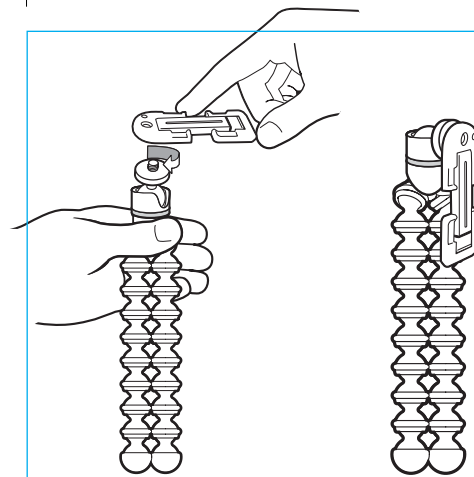

2016.10.14

GripTight ONE
GPod Magnetic Manual
3"x 4" folded

1/4"-20 325g/11.5 oz

JOBY[®]

GripTight ONE GPod Magnetic[™]

 Bluetooth[®]

 twitter.com/jobyinc
 facebook.com/jobyinc
 instagram.com/jobyinc
 plus.google.com/+joby
 info@joby.com
 joby.com

©2016 DayMen US Inc
JOBY
1435 N McDowell Blvd
Suite 200
Petaluma, CA 94954
1-800-800-5693

0500-071

56-91 mm (2.2-3.6")