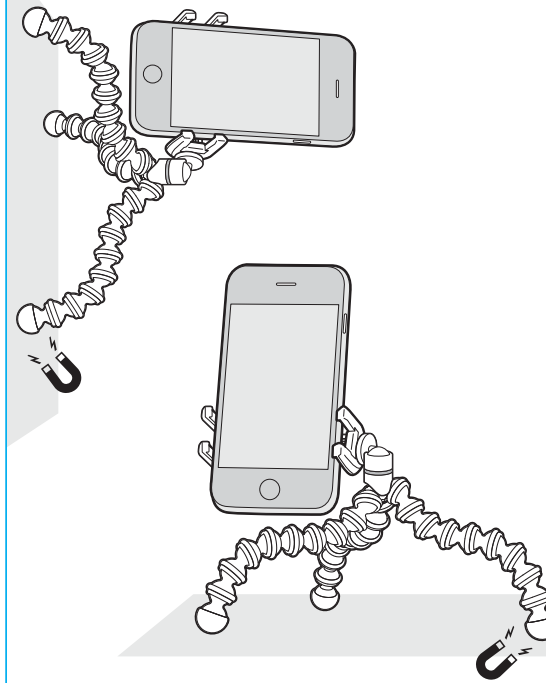

2016.10.14

GripTight ONE
GPod Magnetic Manual
3"x 4" folded

1/4"-20 325g/11.5 oz

JOBY[®]

GripTight ONE GPod Magnetic[™]

 Bluetooth[®]

 twitter.com/jobyinc
 facebook.com/jobyinc
 instagram.com/jobyinc
 plus.google.com/+joby
 info@joby.com
 joby.com