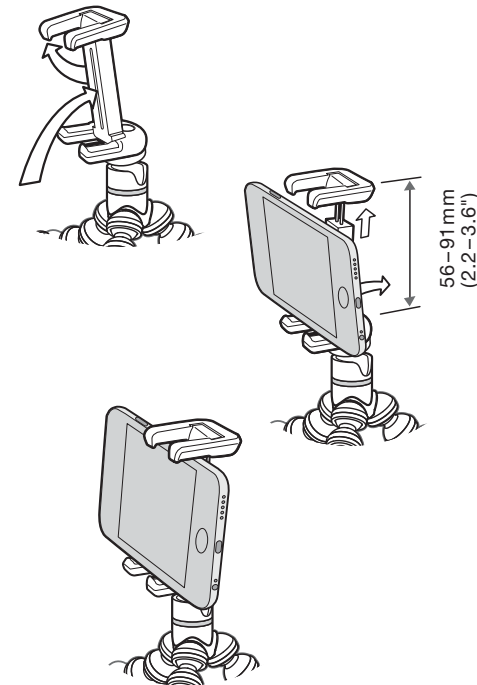

2016.10.14

GripTight ONE
GPod Magnetic Manual
3"x 4" folded

1/4"-20 325g/11.5 oz

JOBY[®]

GripTight ONE GPod Magnetic[™]

 Bluetooth[®]

 twitter.com/jobyinc
 facebook.com/jobyinc
 instagram.com/jobyinc
 plus.google.com/+joby
 info@joby.com
 joby.com