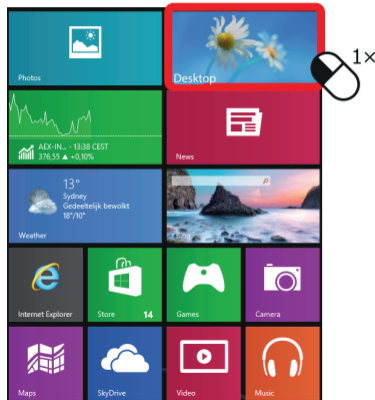

Windows 8

Windows 10/7/Vista

6. ECO Mode

ECO mode

on

off

1H

Trust