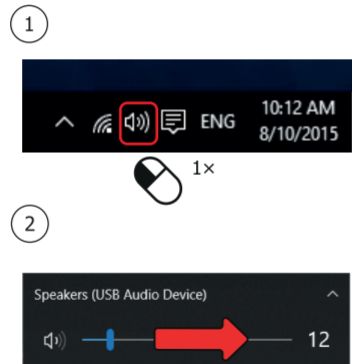

Windows 8

Windows 10/7/Vista

6. ECO Mode

ECO mode

on

off

1H

Trust