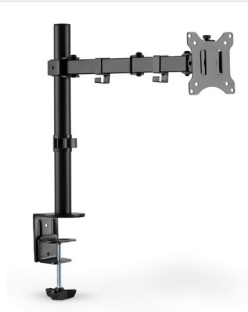

# Ergonomics Monitor Mounts - Basic Series

Part number	DA-90399	DA-90400	DA-90401
Product name	Universal Single Monitor Clamp Mount	Universal Dual Monitor Clamp Mount	Universal Dual Monitor Stand
Number of monitor	1	2	2
Monitor size (inch)	15"-32"	15"-32"	15"-32"
Weight	2.5 kg	3.4 kg	3.9 kg
Max. load capacity per arm	8 kg	8 kg	8 kg
VESA dimensions	75x75, 100x100	75x75, 100x100	75x75, 100x100
Clamp fixture on desk	✓	✓	✗
Stand	✗	✗	✓
Quick release funktion	✓	✓	✓
Rotation of the VESA bracket/ swivel arm	90°	90°	90°
Rotation of the VESA bracket	360°	360°	360°
Inclination of the VESA bracket	90°	90°	90°
Max. height adjustment	31.5 cm	31.5 cm	40 cm
Cable management	✓	✓	✓
Color	Black, matt	Black, matt	Black, matt
Material	Steel, plastic	Steel, plastic	Steel, plastic