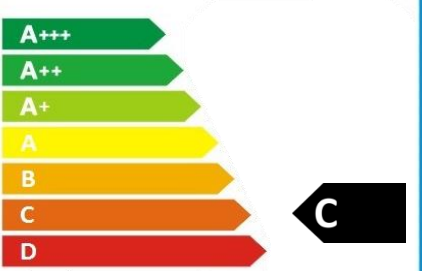

MAAN[®] OELBW731D4K W-S3

61 kWh/annum

Icons for energy efficiency, light, water, and noise, each with a scale from A to G.