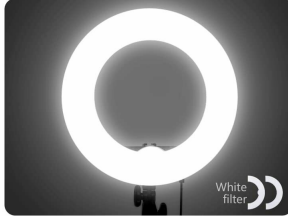

Installation of Color Filter