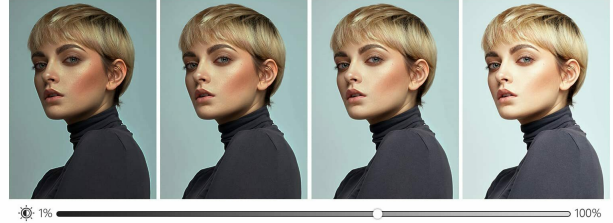

Adjustable brightness

Provides different light sources