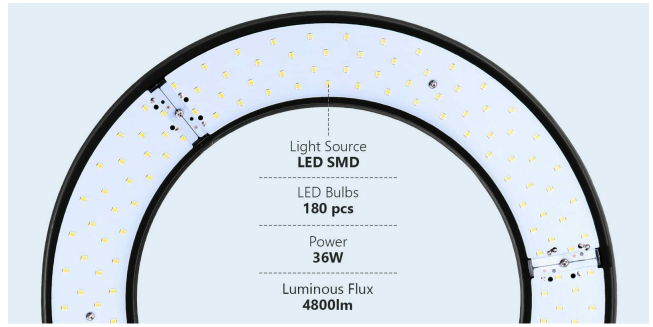

Installation of Color Filter